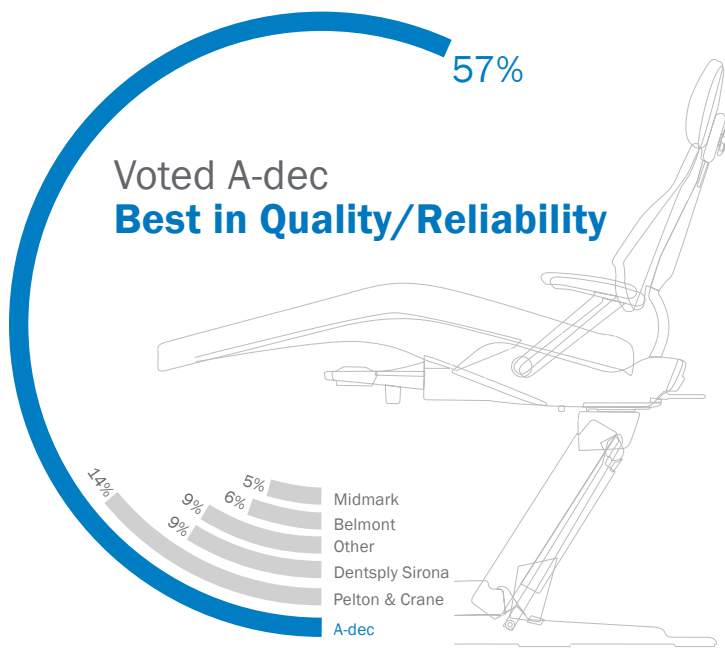

That's why A-dec has been honored with multiple Townie Awards for dental furniture—every consecutive year since 2003.

*Doctors have chosen A-dec  
as best in class across  
multiple product categories  
since 2003.*

# See why more dentists choose A-dec.

A-dec has been partnering with doctors for more than 50 years to produce reliable, creative dental solutions. A recent independent survey asked dentists what they thought about chair/delivery system manufacturers—and the results confirm why more of them choose A-dec.

55%

A-dec chosen as "Best in Quality"

A-dec chosen as "Best After Sales Service"