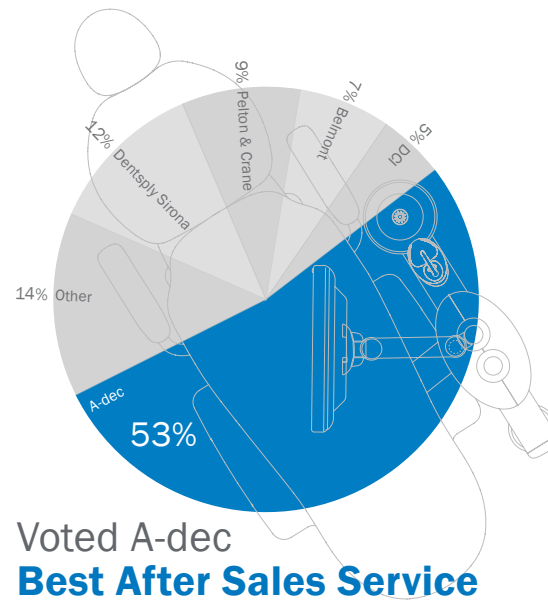

A-dec chosen as "Best After Sales Service"

Voted A-dec Best Long-Term Value